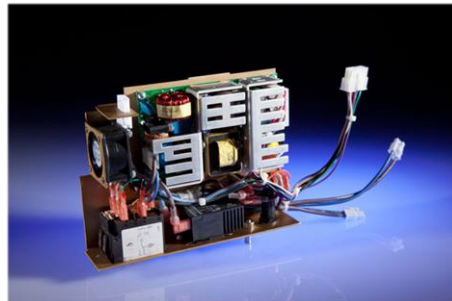

SUPREME CABLE TECHNOLOGY, INC. ELECTRO- MECHANICAL ASSEMBLIES

Value Added Electro-Mechanical Assemblies for all Industries!

Supreme Cable manufactures electro-mechanical assemblies, sub-assemblies and complex box builds for all customers in all industries. From robust and harsh industrial applications to intricate and delicate medical applications, we deliver quality workmanship on-time.

- ✓ Control Apparatus
- ✓ Control Panels
- ✓ Faceplate Assemblies
- ✓ Electro Medical Diagnostic Apparatus
- ✓ Electrotherapeutic Apparatus

Supreme Product – Supreme Quality – Supreme Service

**Power Supply Box
Build Assemblies**